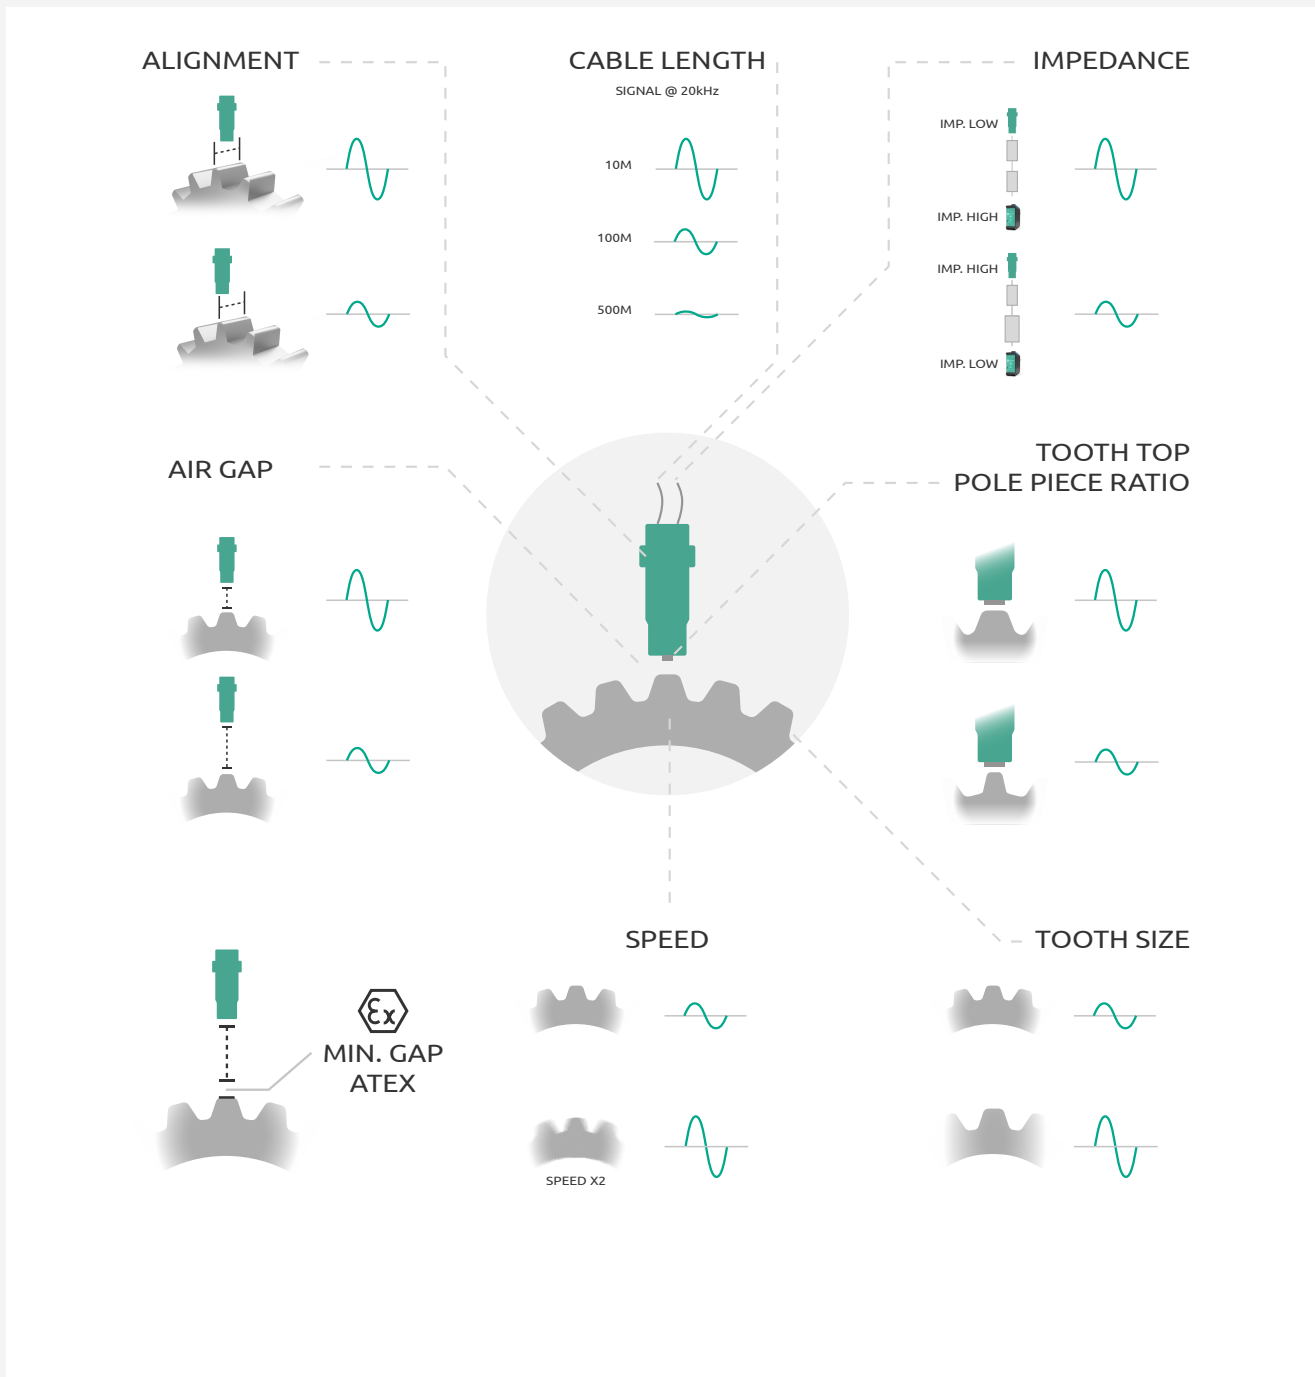

# Overview of the parameters affecting the VR speed sensor outputs

**Want to learn more about speed measurements?  
Follow the full video course for free on [members.istec.com](https://members.istec.com)**