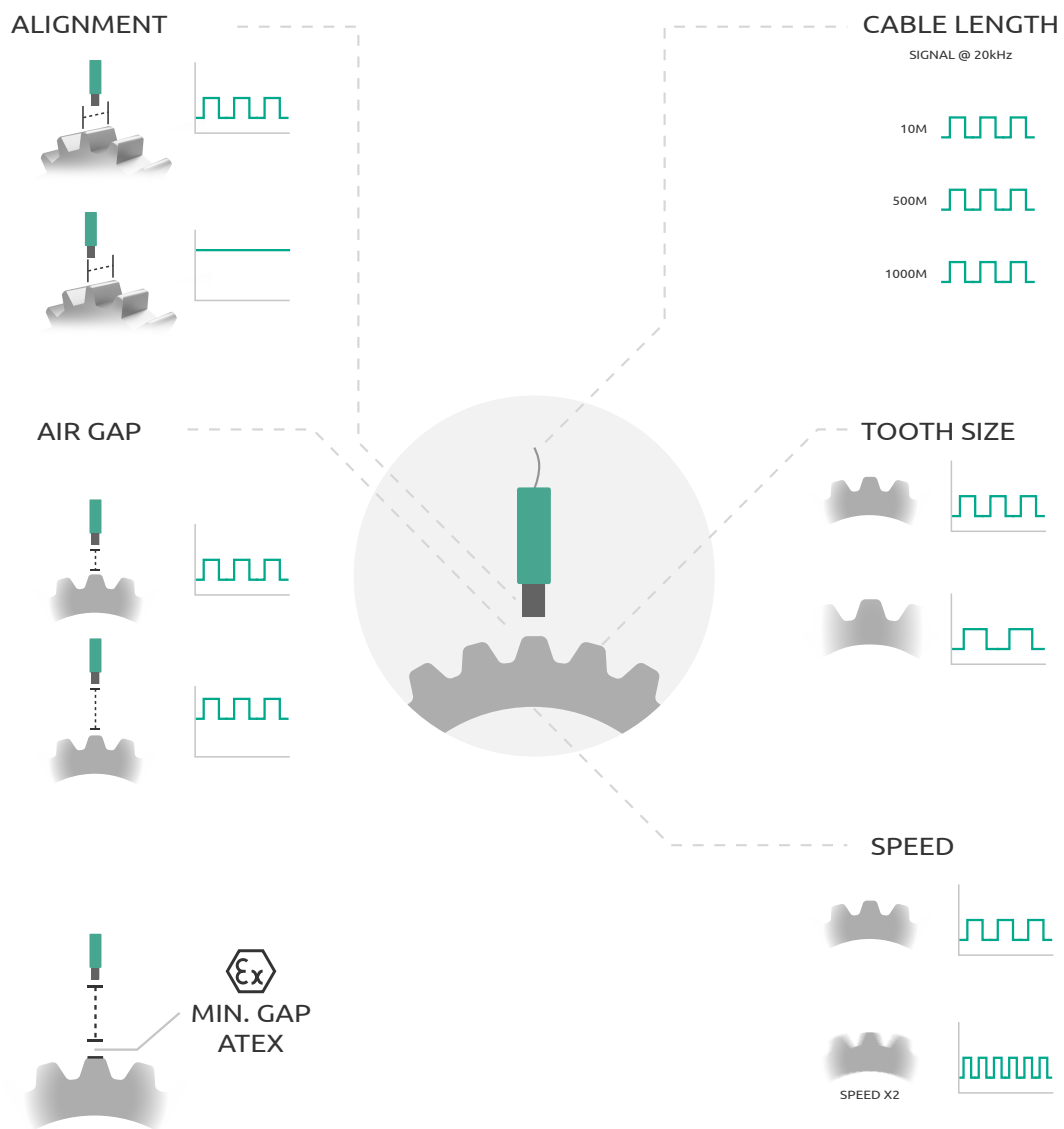

Overview of the parameters affecting the eddy current speed sensor outputs

Want to learn more about speed measurements?
Follow the full video course for free on members.istec.com